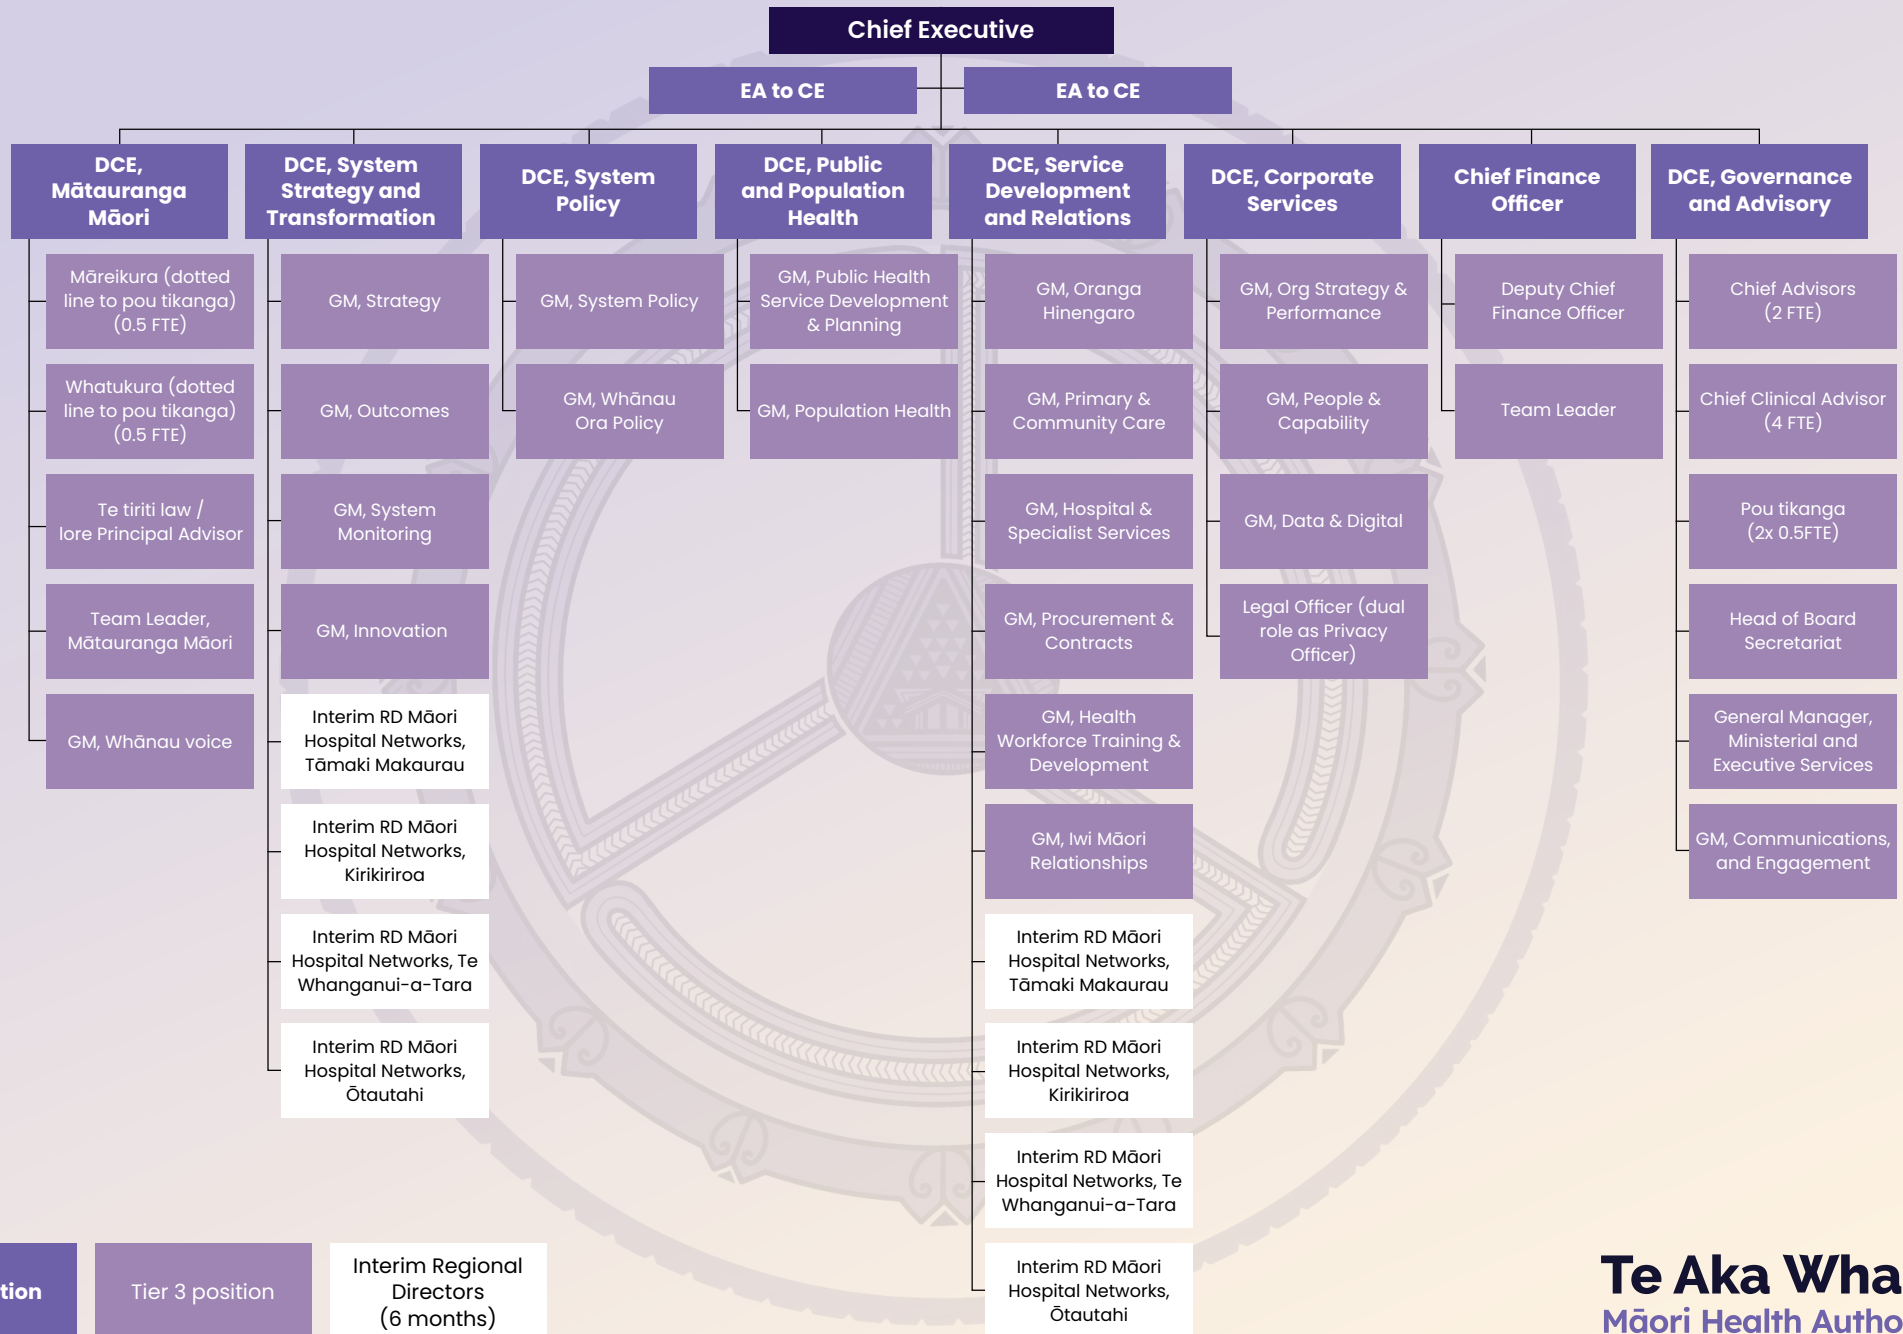

**Tō tātou
transition
organisation
structure**

Tō tātou transition organisation structure

National Senior Leadership Team

KEY